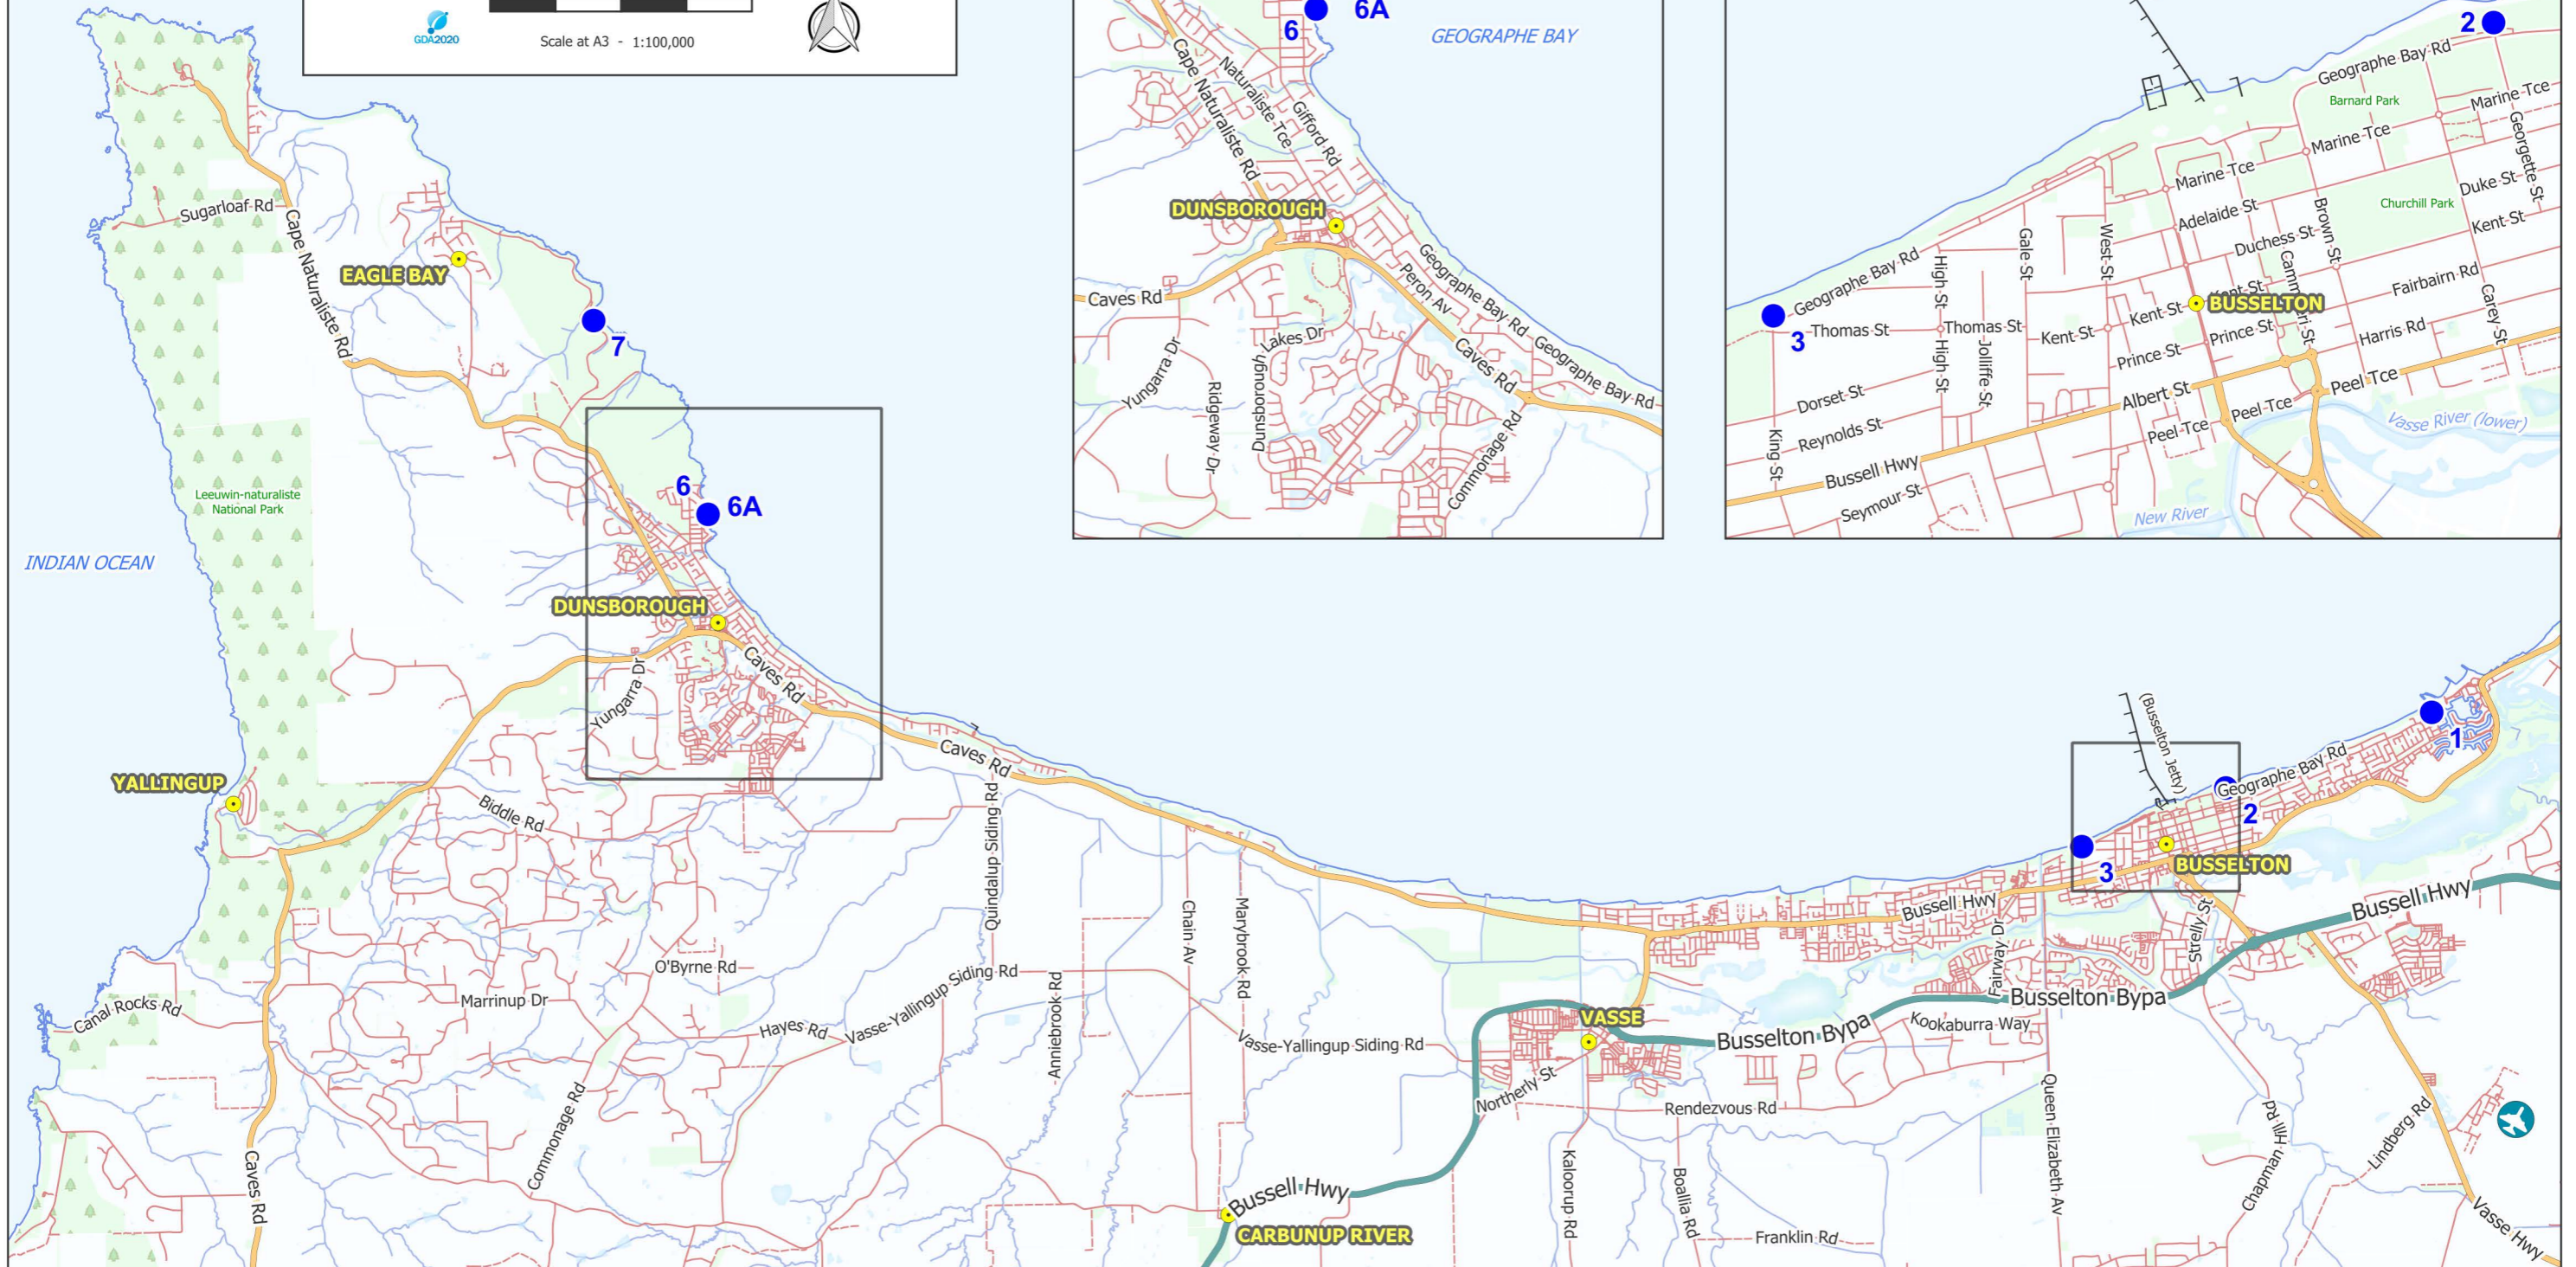

Mobile Food Vendor Trading Locations

0 1 2 3 4 km

Scale at A3 - 1:100,000

● Mobile Food Vendor Trading Location

Site No	Location	Occupier	Zone
1	Freycinet Dr Car Park, Geographe	LEMZ Gelato - SUP Coffee	2
2	Busselton Volunteer Marine Rescue Car Park	Cinnamon Circle	2
3	King St Car Park	Koffee @ King	1A

Site No	Location	Occupier	Zone
6	Old Dunsborough Boat Ramp (2 x vendor bays)	Spice Odysee	1A
6A	Old Dunsborough Boat Ramp (2 x vendor bays)	Silver Bullet Espresso	1A
7	Meelup Beach Car Park	Mr Wicked's Hawaiian Shaved Ice	1

Disclaimer
The City of Busselton does not guarantee that this map is without errors and accepts no responsibility for consequences of actions that rely on this map.

Map Produced on 7/1/2026
GIS Section, City of Busselton