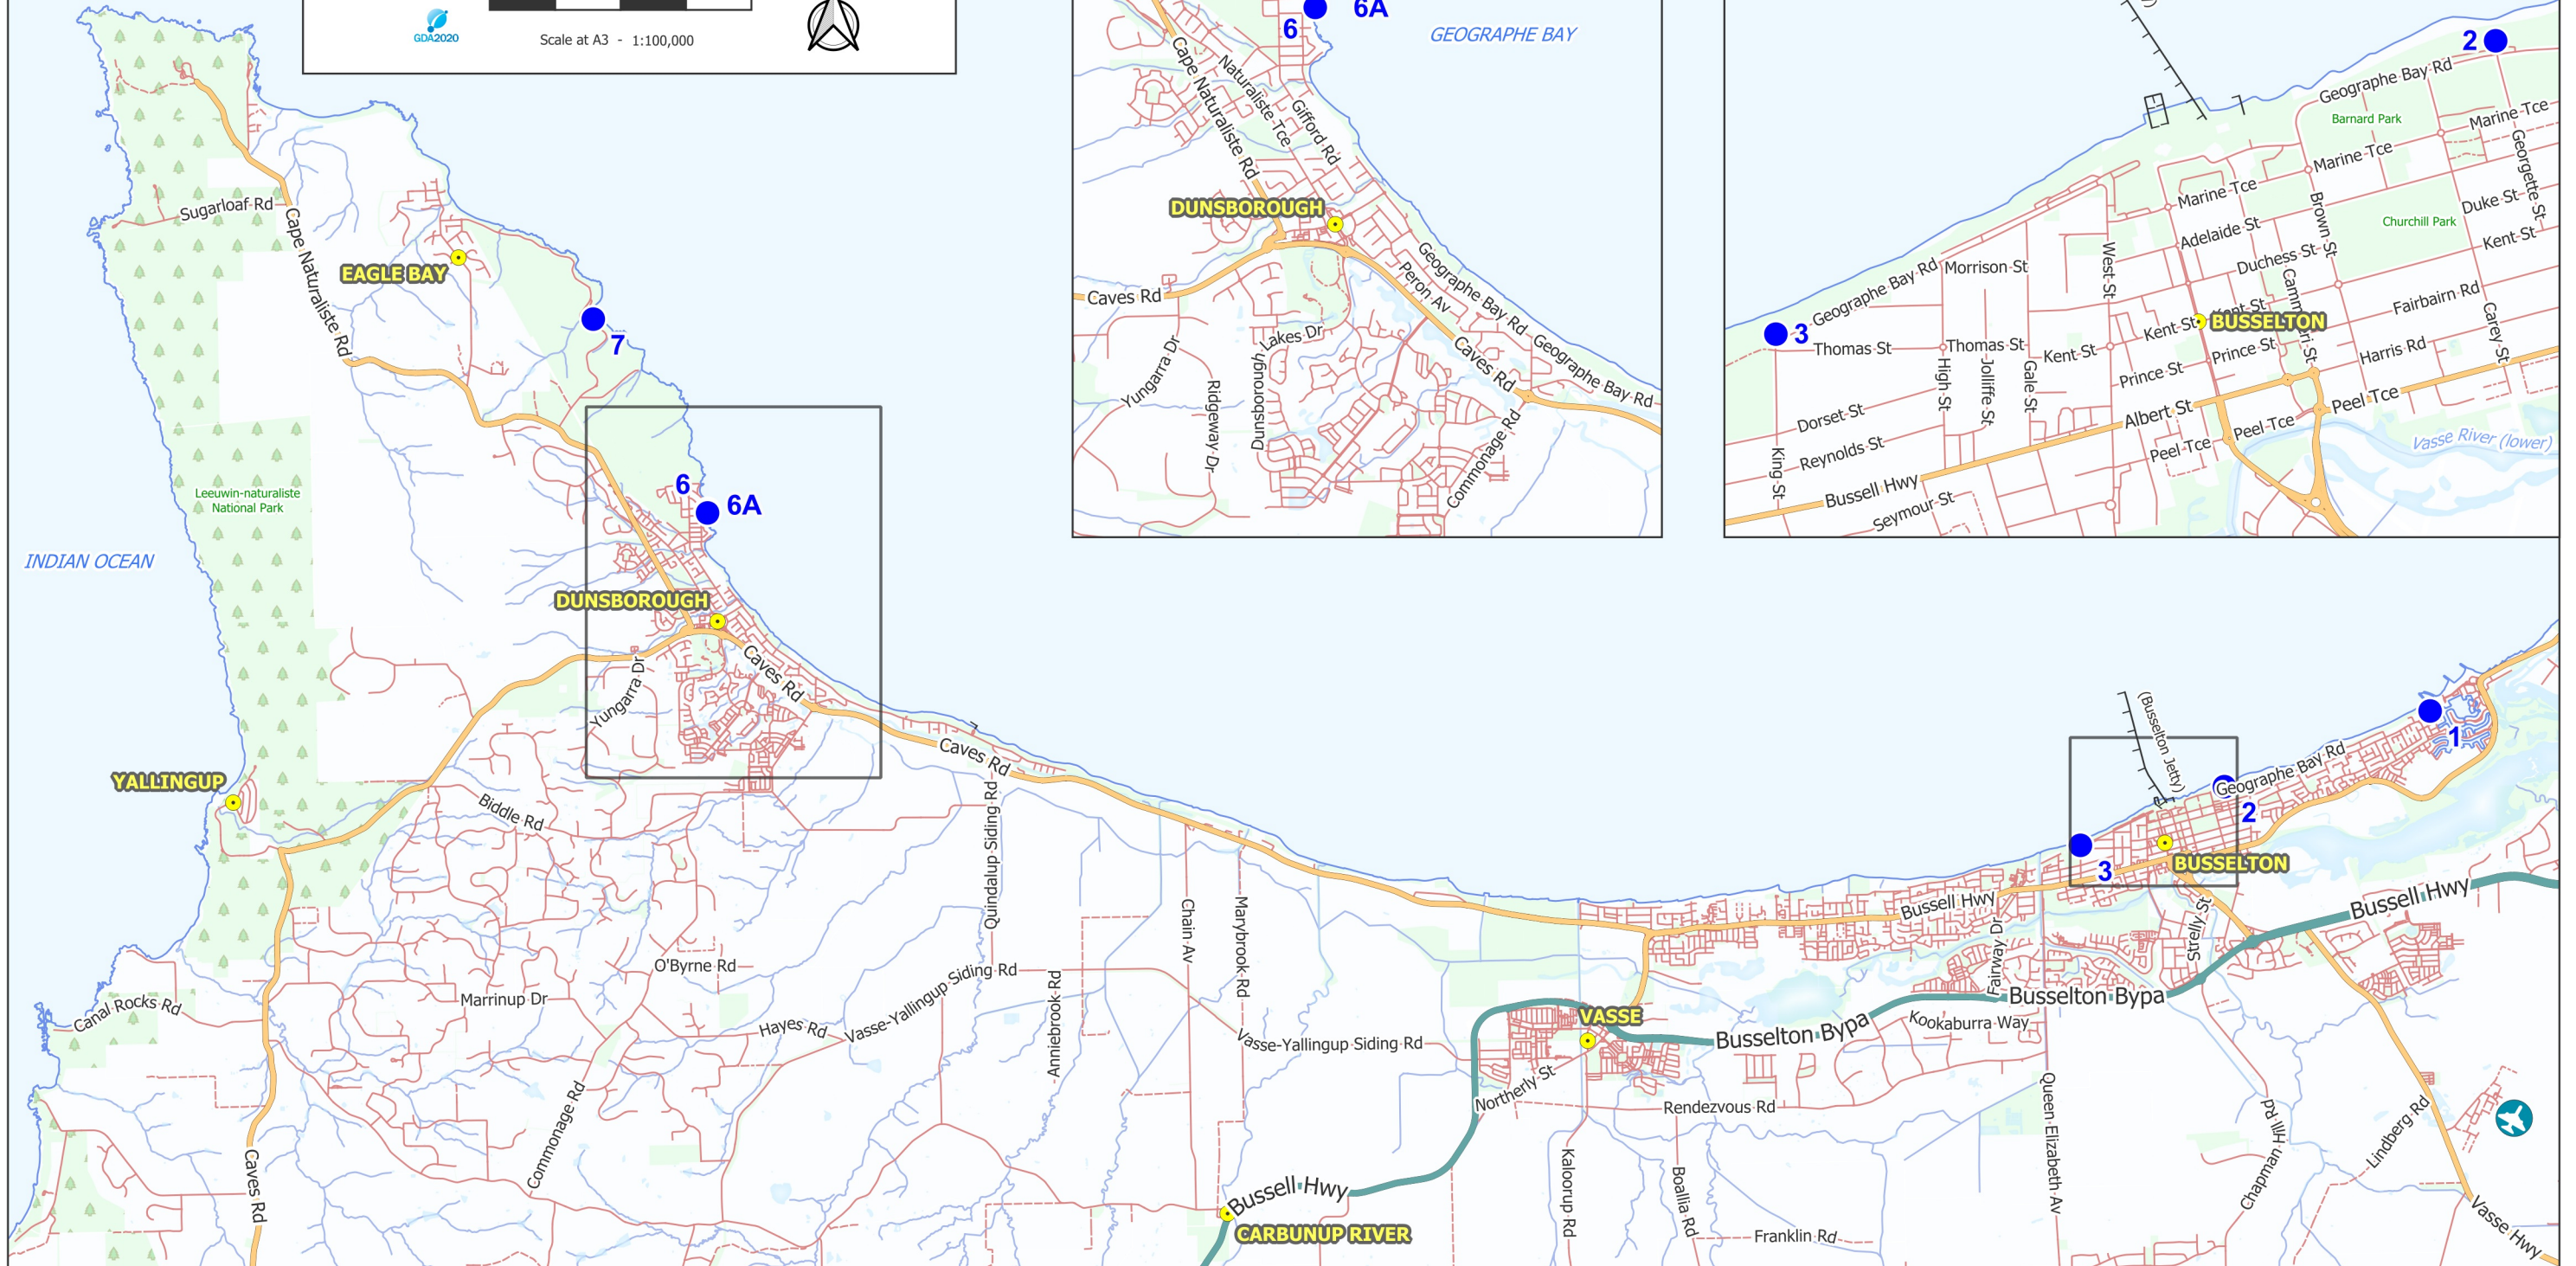

Mobile Food Vendor Trading Locations

0 1 2 3 4 km

Scale at A3 - 1:100,000

● Mobile Food Vendor Trading Location

| Site No | Location | Occupier | Zone |
|---------|--|--------------------------|------|
| 1 | Freycinet Dr Car Park, Geographe | Vacant | 2 |
| 2 | Busselton Volunteer Marine Rescue Car Park | Vacant | 2 |
| 3 | King St Car Park | LEMZ Gelato / SUP Coffee | 1A |

| Site No | Zone | Location | Occupier |
|---------|------|---|---------------------------------|
| 6 | 1A | Old Dunsborough Boat Ramp (2 x vendor bays) | Spice Odysee |
| 6A | 1A | Old Dunsborough Boat Ramp (2 x vendor bays) | Silver Bullet Espresso |
| 7 | 1 | Meelup Beach Car Park | Mr Wicked's Hawaiian Shaved Ice |

Disclaimer
The City of Busselton does not guarantee that this map is without errors and accepts no responsibility for consequences of actions that rely on this map.

Map Produced on 25/6/2026
GIS Section, City of Busselton